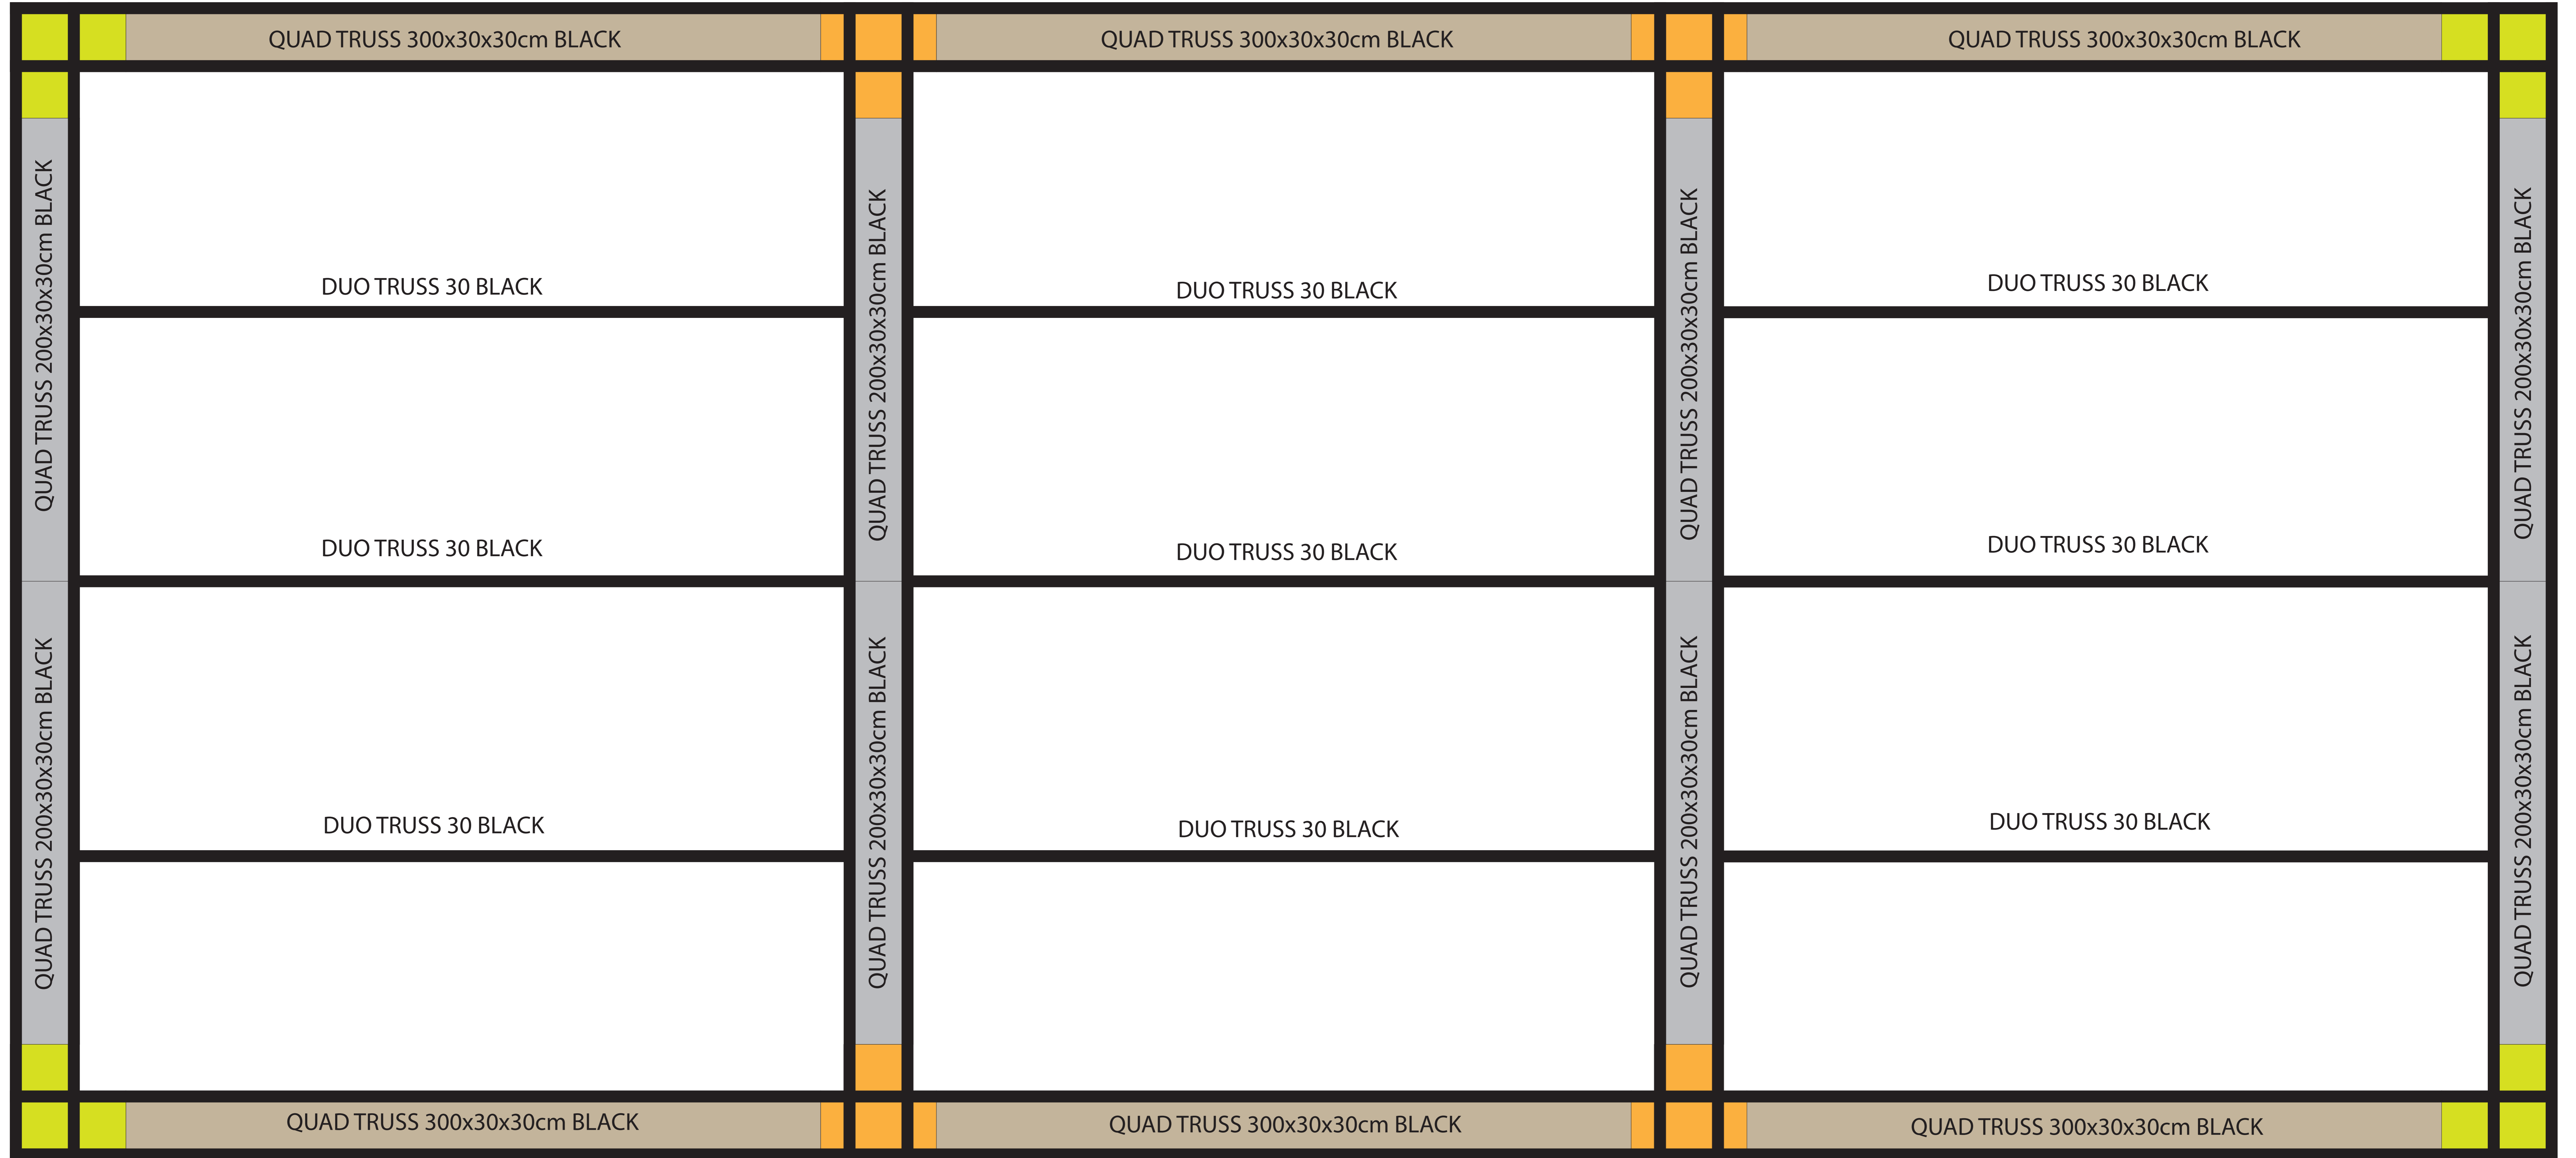

TRUSS SYSTEM 11.00 x 5.00m

CORNER 90 DEGREES 2 WAY BLACK

T CORNER 3 WAY BLACK

T CORNER 3 WAY BLACK

CORNER 90 DEGREES 2 WAY BLACK

CORNER 90 DEGREES 2 WAY BLACK

T CORNER 3 WAY BLACK

T CORNER 3 WAY BLACK

CORNER 90 DEGREES 2 WAY BLACK