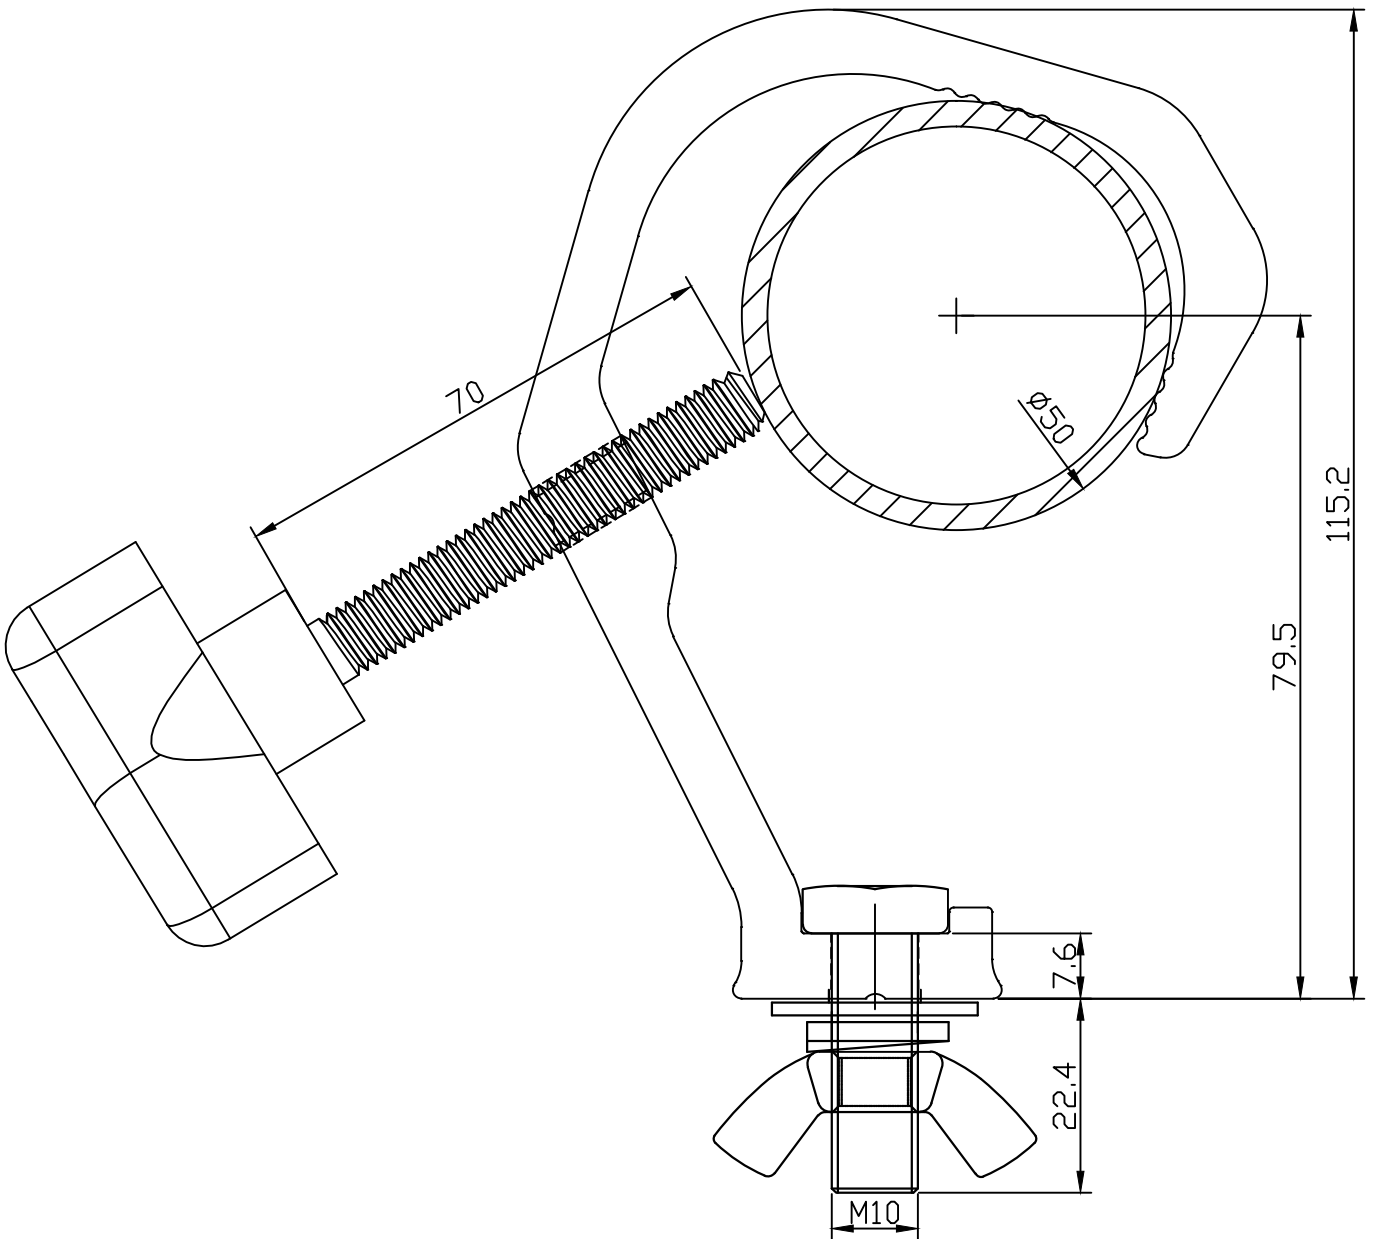

# FK 300 B

Material: 6061

Max. Load: 25kg

Tube: 48-51 mm

Weight: 0.189 kg